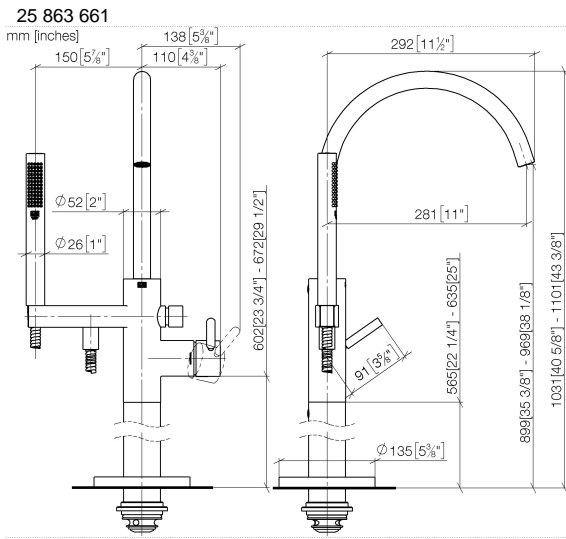

Single-lever bath mixer with stand pipe for free-standing assembly with hand shower set - Light Gold

TARA

25 863 661

Fits: TARA, META

- spout: circular, air-enriched flow
- max. flow 19.5 l/min at 3 bar flow pressure
- Hand shower: COMPACT RAIN, max. flow rate 6.8 l/min (at 3 bar)
- bar-type hand shower with anti-scale system
- pivotable spout 360°
- 281mm projection
- wall bracket
- automatic bath/shower diverter
- total height 1031 - 1101 mm
- stand pipe height 565 - 635 mm
- height up to aerator 899 – 969 mm
- slide-on rosettes Ø 135 mm
- metal shower hose 1250mm with integrated anti-twist protection
- WRAS

Required miscellaneous

- Concealed floor mounting -**
- min. recess depth 80 mm
 - max. recess depth 150 mm

35 945 970 90

Flow rate chart

Single-lever bath mixer with stand pipe for free-standing assembly with hand shower set - Light Gold