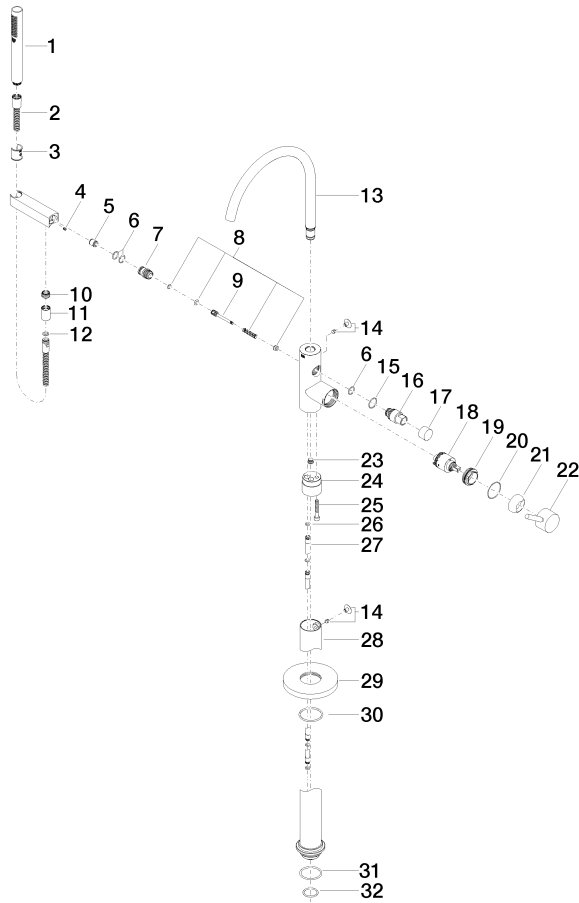

Single-lever bath mixer with stand pipe for free-standing assembly with hand shower set - Light Gold

TARA

25 863 661

Single-lever bath mixer with stand pipe for free-standing assembly with hand shower set - Light Gold

TARA

25 863 661

Spare parts list

No.	Item Number	Name	Quantity used	Delivery time
1	90 12 11 140 30-26	shower	1	30
2	90 30 02 072 00-26	Metal shower hose 1/2" x 3/8" x 1250 mm - Light Gold	1	30
3	09 18 40 118 90	sleeve	1	2
4	09 31 11 058 90	pin	1	2
5	90 23 01 141 00 90	back-flow preventer	1	2
6	90 14 10 010 00 90	seal	3	2
7	09 24 03 153 20-26	nipple	1	-
Spare part can no longer be ordered, please order the replacement item				
8	90 16 02 023 00 90	spring	1	2
9	09 31 09 102 20-26	pull-rod	1	-
Spare part can no longer be ordered, please order the replacement item				
10	09 24 03 069 90	nipple	1	2
11	90 21 02 069 00-26	cover	1	30
12	90 14 20 026 00 90	seal	1	2
13	90 28 22 327 01-26	spout	1	30
14	04 31 20 036 00 90	plug	2	2
15	09 14 10 112 90	seal	1	2
16	09 21 34 081 20-26	nipple	1	60
17	09 20 88 002-26	handle	1	60
18	90 15 05 039 00 90	cartridge	1	2
19	09 24 04 298 90	nut	1	2
20	09 14 10 037 90	seal	1	2
21	09 28 30 036-26	cover	1	60
22	90 20 66 005 00-26	handle	1	30
23	04 31 20 039 11 90	plug	1	2
24	09 24 03 152 20-26	adaptor	1	-
Spare part can no longer be ordered, please order the replacement item				
25	09 30 30 111 90	screw	1	2
26	09 14 10 139 90	seal	2	2
27	04 28 22 025 00 90	connection	2	2
28	04 28 22 030 00-26	pipe	1	60
29	09 27 88 007-26	rosette	1	60
30	90 14 10 129 00 90	seal	1	2
31	09 14 10 084 90	seal	1	2
32	09 14 10 018 90	seal	1	2